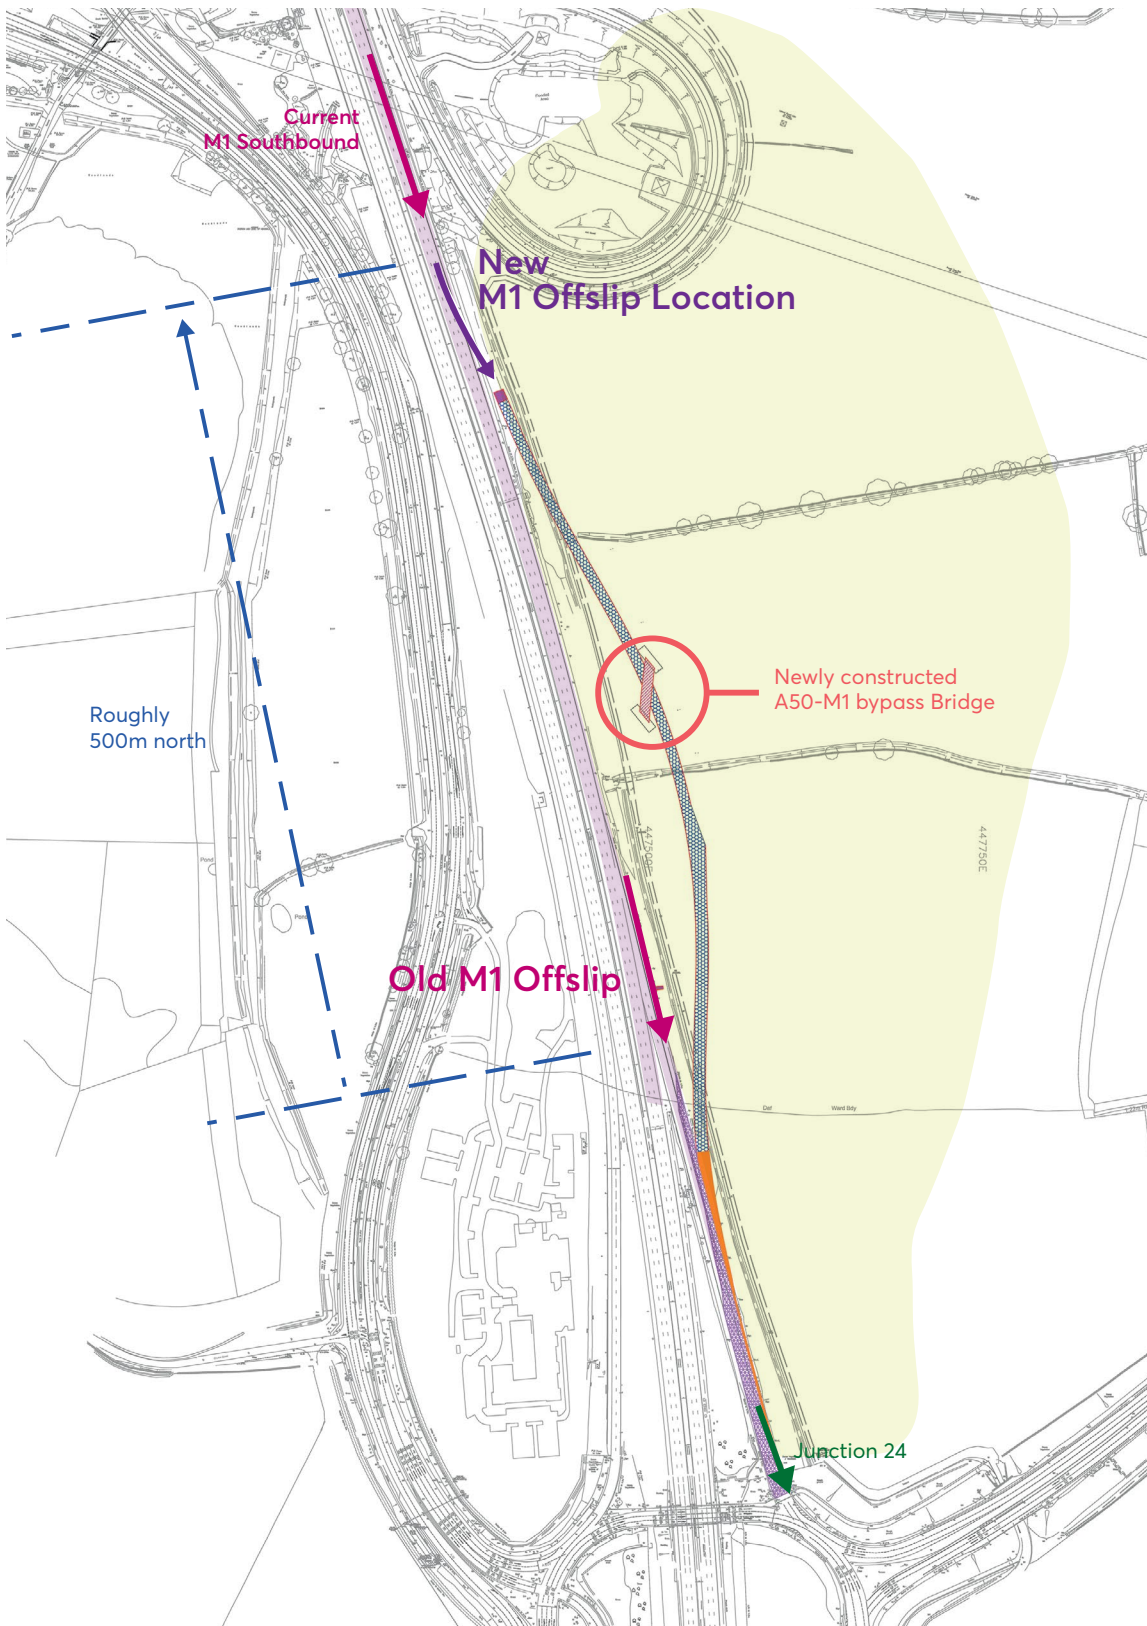

M1 OFFSLIP LOCATION

JUNE 2018

This is an indicative plan, for up-to-date traffic information please visit traffic England's web page for precise traffic information; trafficengland.com or roadworks.org. To contact Winvic construction team please email: emg-enquiries@winvic.co.uk