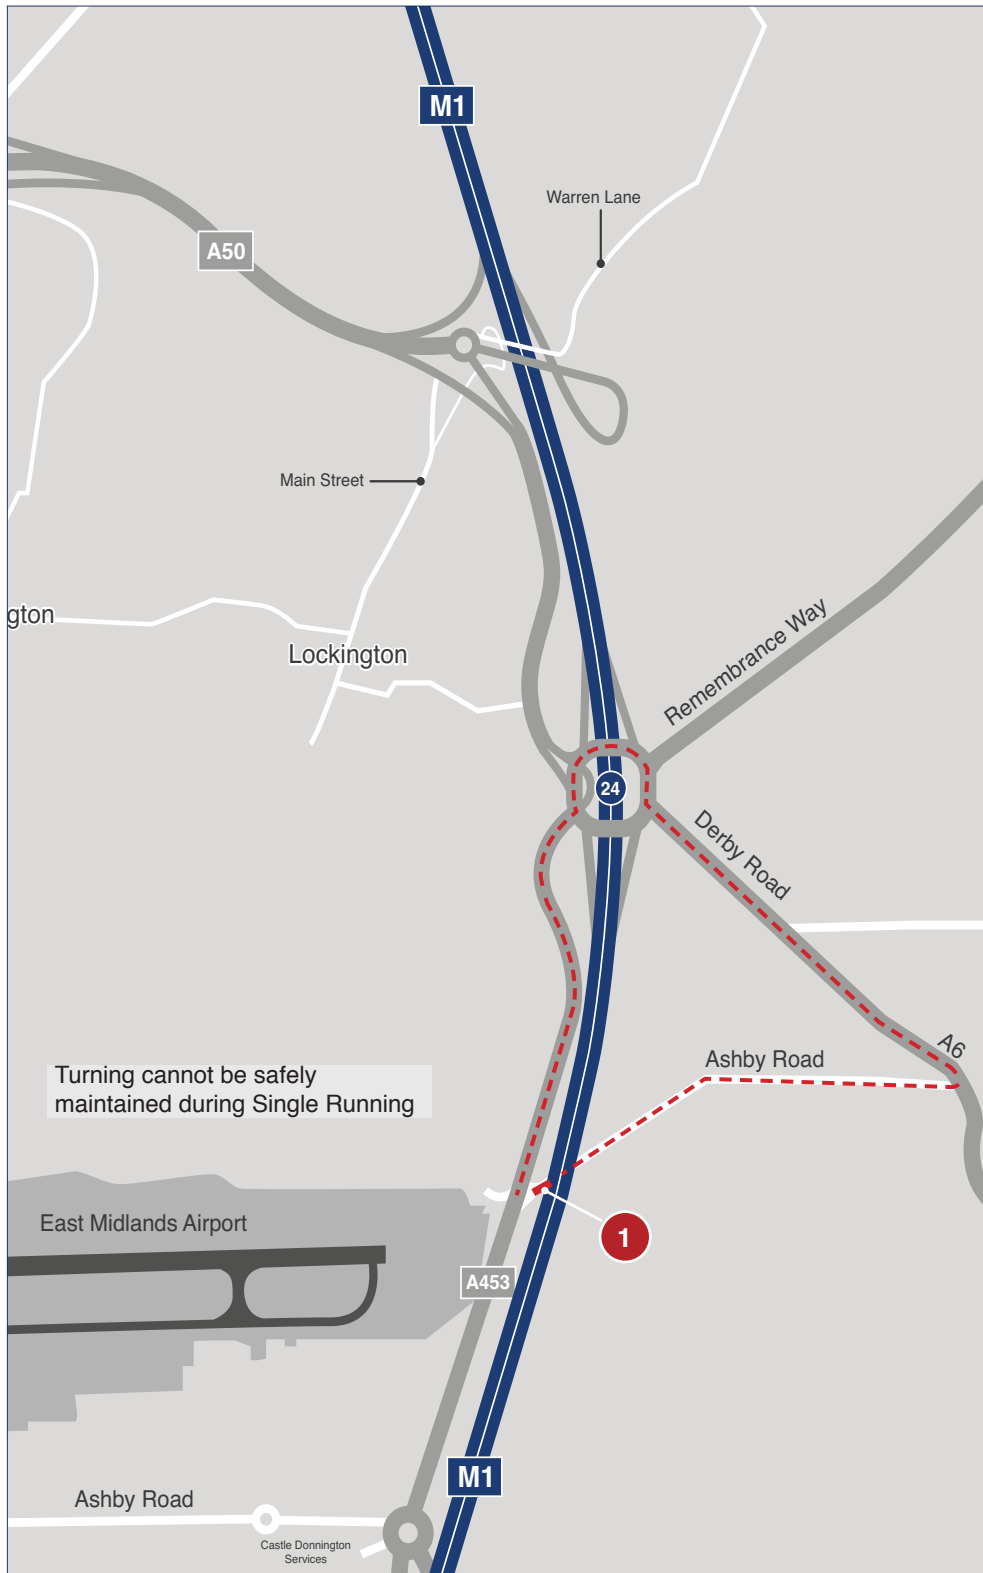

EMG TRAFFIC MANAGEMENT

ASHBY ROAD –A453 TURNING CLOSURE DIVERSION ROUTE

KEY

--- Diversion Route All Users

1 Turning to / from A453 – Ashby Road closed